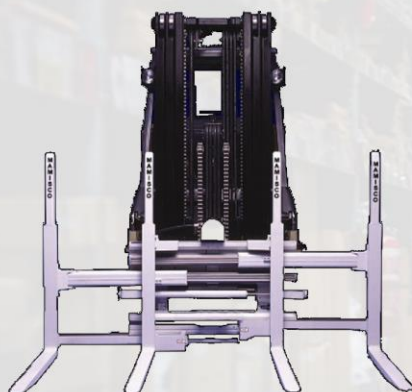

Multi Pallet Handler Attachment

Opening Range: 330~760 / 660~2040 mm
Load Capacity: 2500 ~ 3200 kg