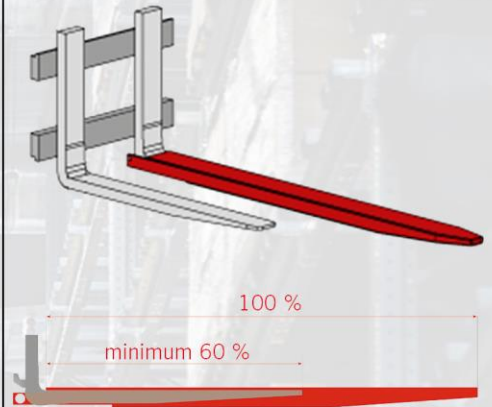

900

Customers
Satisfied

40

Workers
Employed

Leading India in Quality Lift Truck Attachments, Forks and Accessories...

Forklift Forks

Class 2 | Class 3 | Class 4
Load Capacity: 1 ~ 45 Ton/ Pair

Forks with Longer Lengths

Fork Length: up to 4000 mm
Load Capacity: 1 ~ 45 Ton/ Pair

100 %
minimum 60 %

Fork Extensions

Max. Extension Length: 4000 mm
Load Capacity: 1 ~ 5 Ton/ Pair

Paper Roll Clamp Attachment

Roll Range: 200 ~ 2200 mm
Load Capacity: 1200 ~ 8000 kg

Bale Clamp Attachment

Opening Range: 450 ~ 2300 mm
Load Capacity: 1900 ~ 3500 kg

Push Pull / Slip Sheet Attachment

Fork Mounted & Dedicated
Load Capacity: 1600 ~ 2000 kg

Rotating Fork Attachment

Rotation: 360°
Load Capacity: 2500 ~ 12000 kg